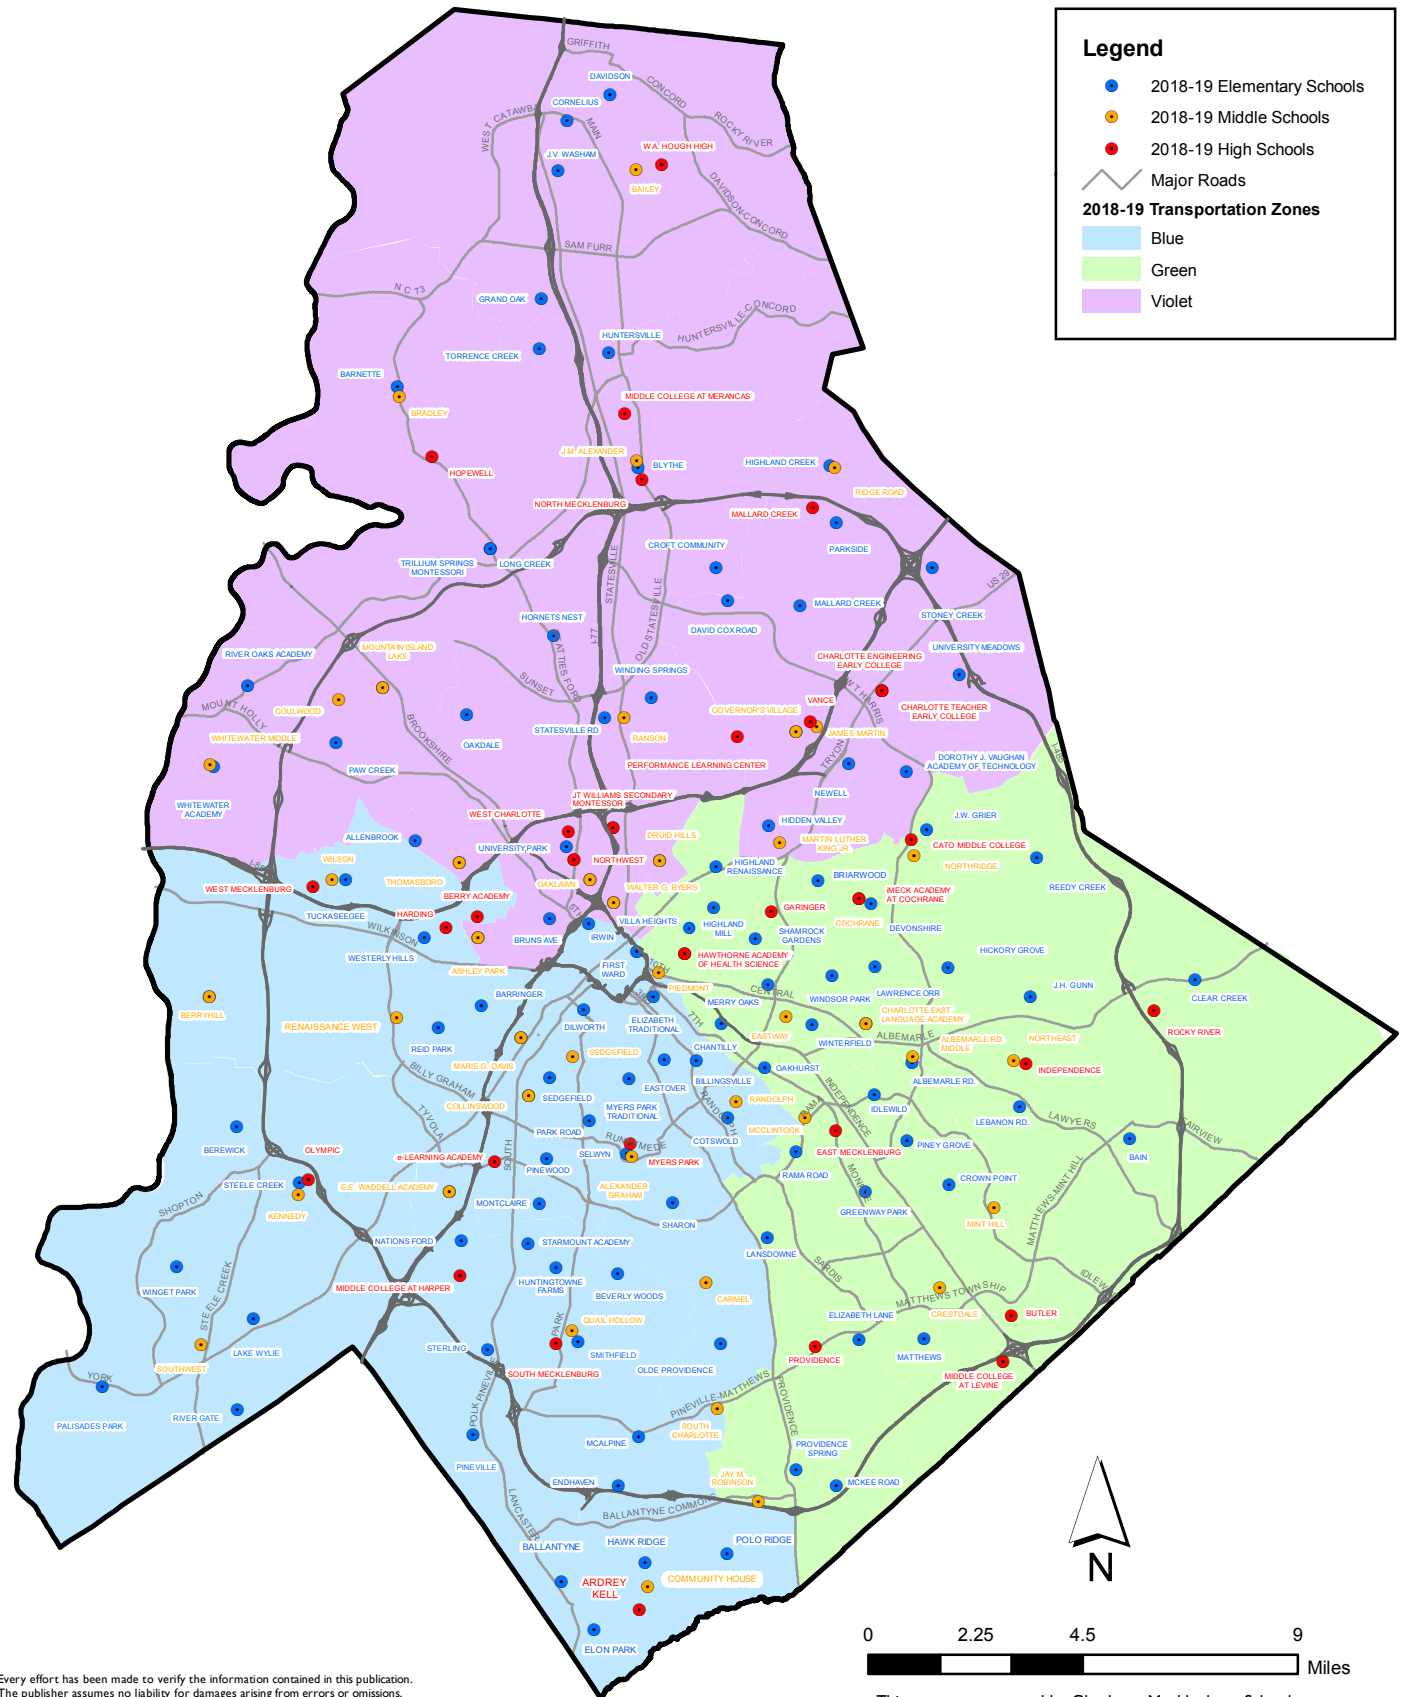

CHARLOTTE-MECKLENBURG SCHOOLS

2018-2019 ELEMENTARY, MIDDLE, AND HIGH SCHOOLS

This map was prepared by Charlotte-Mecklenburg Schools, Planning Services, April 2018.